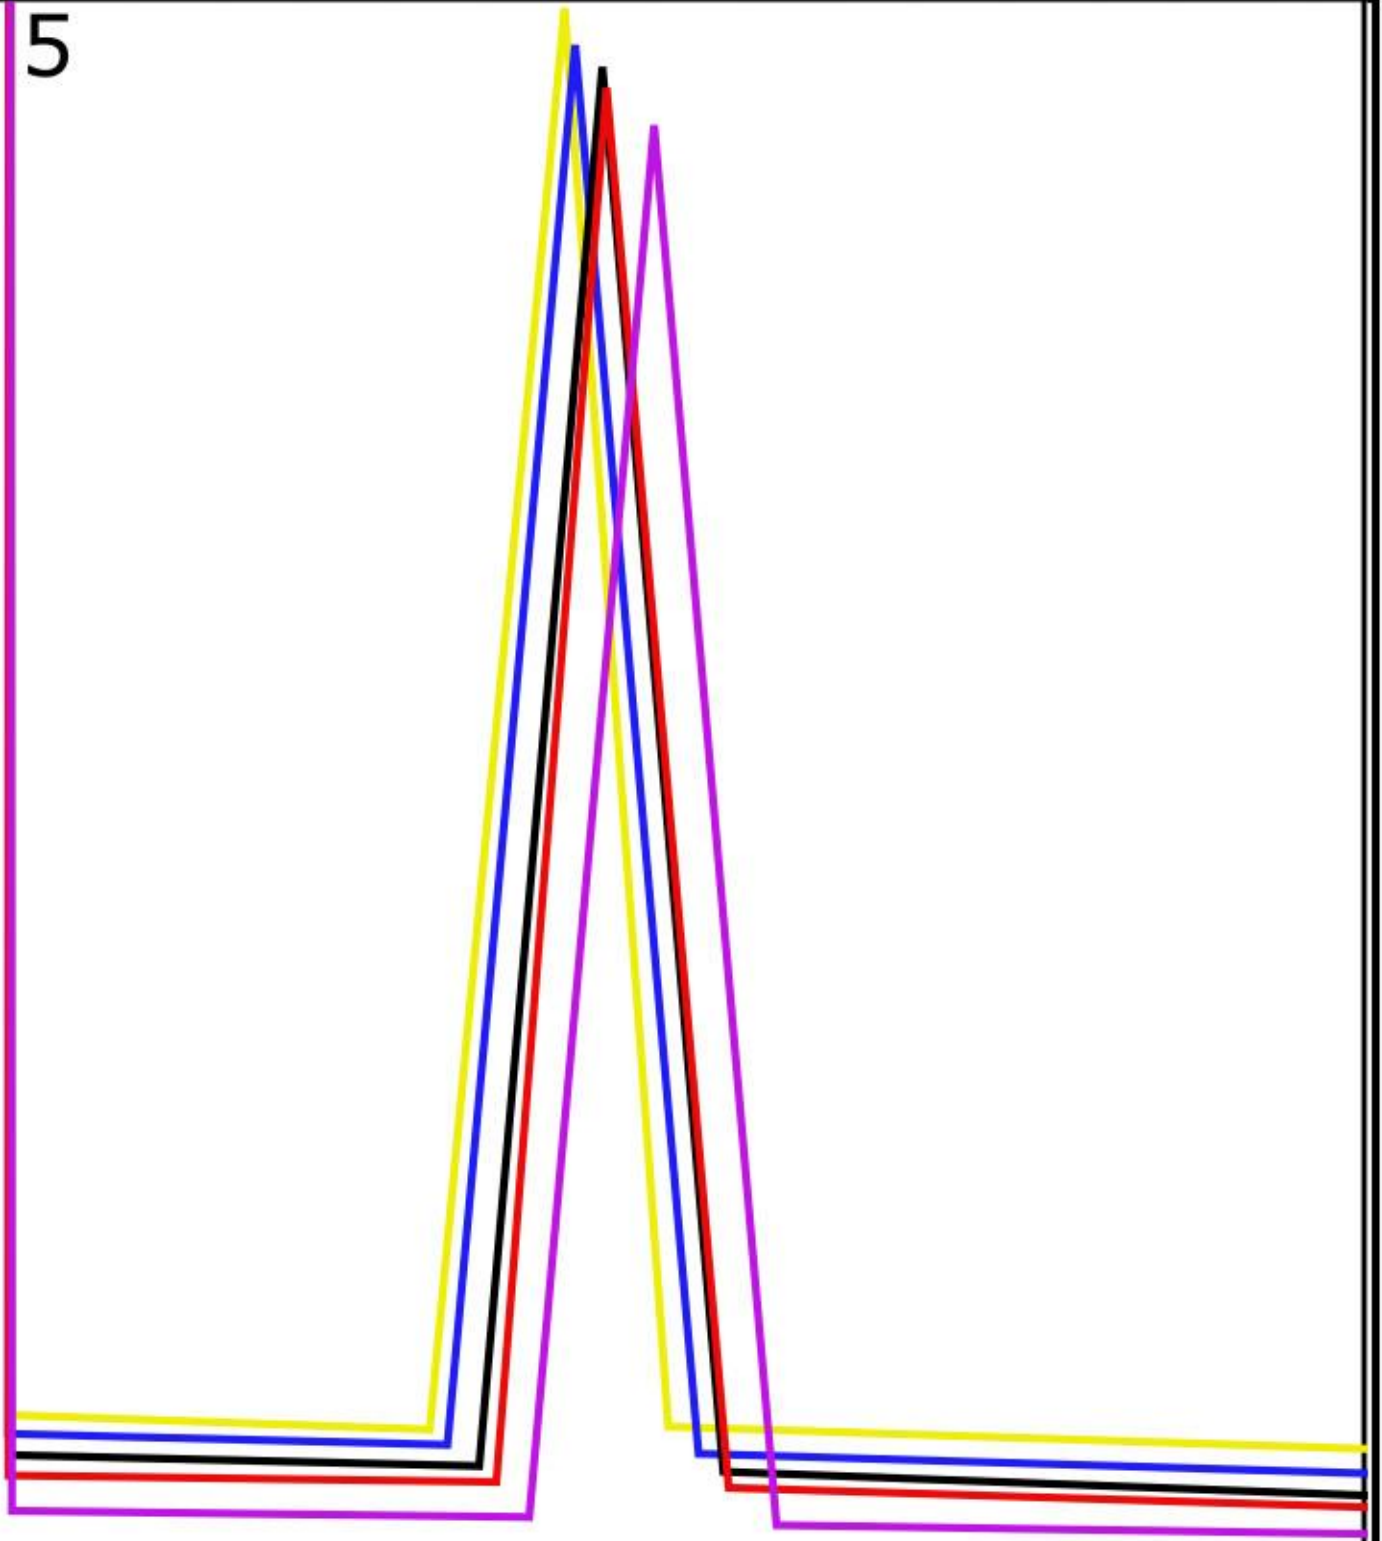

1

Amie Scott
Sloper
Bodice Back

2

- S/4 
- M/8 
- L/12 
- XL/16 
- 2X/20 

Test Square
4" x 4"

3

4

Amie Scott
Sloper
Bodice
Front Centre

5

Amie Scott
Sloper
Bodice
Front Side