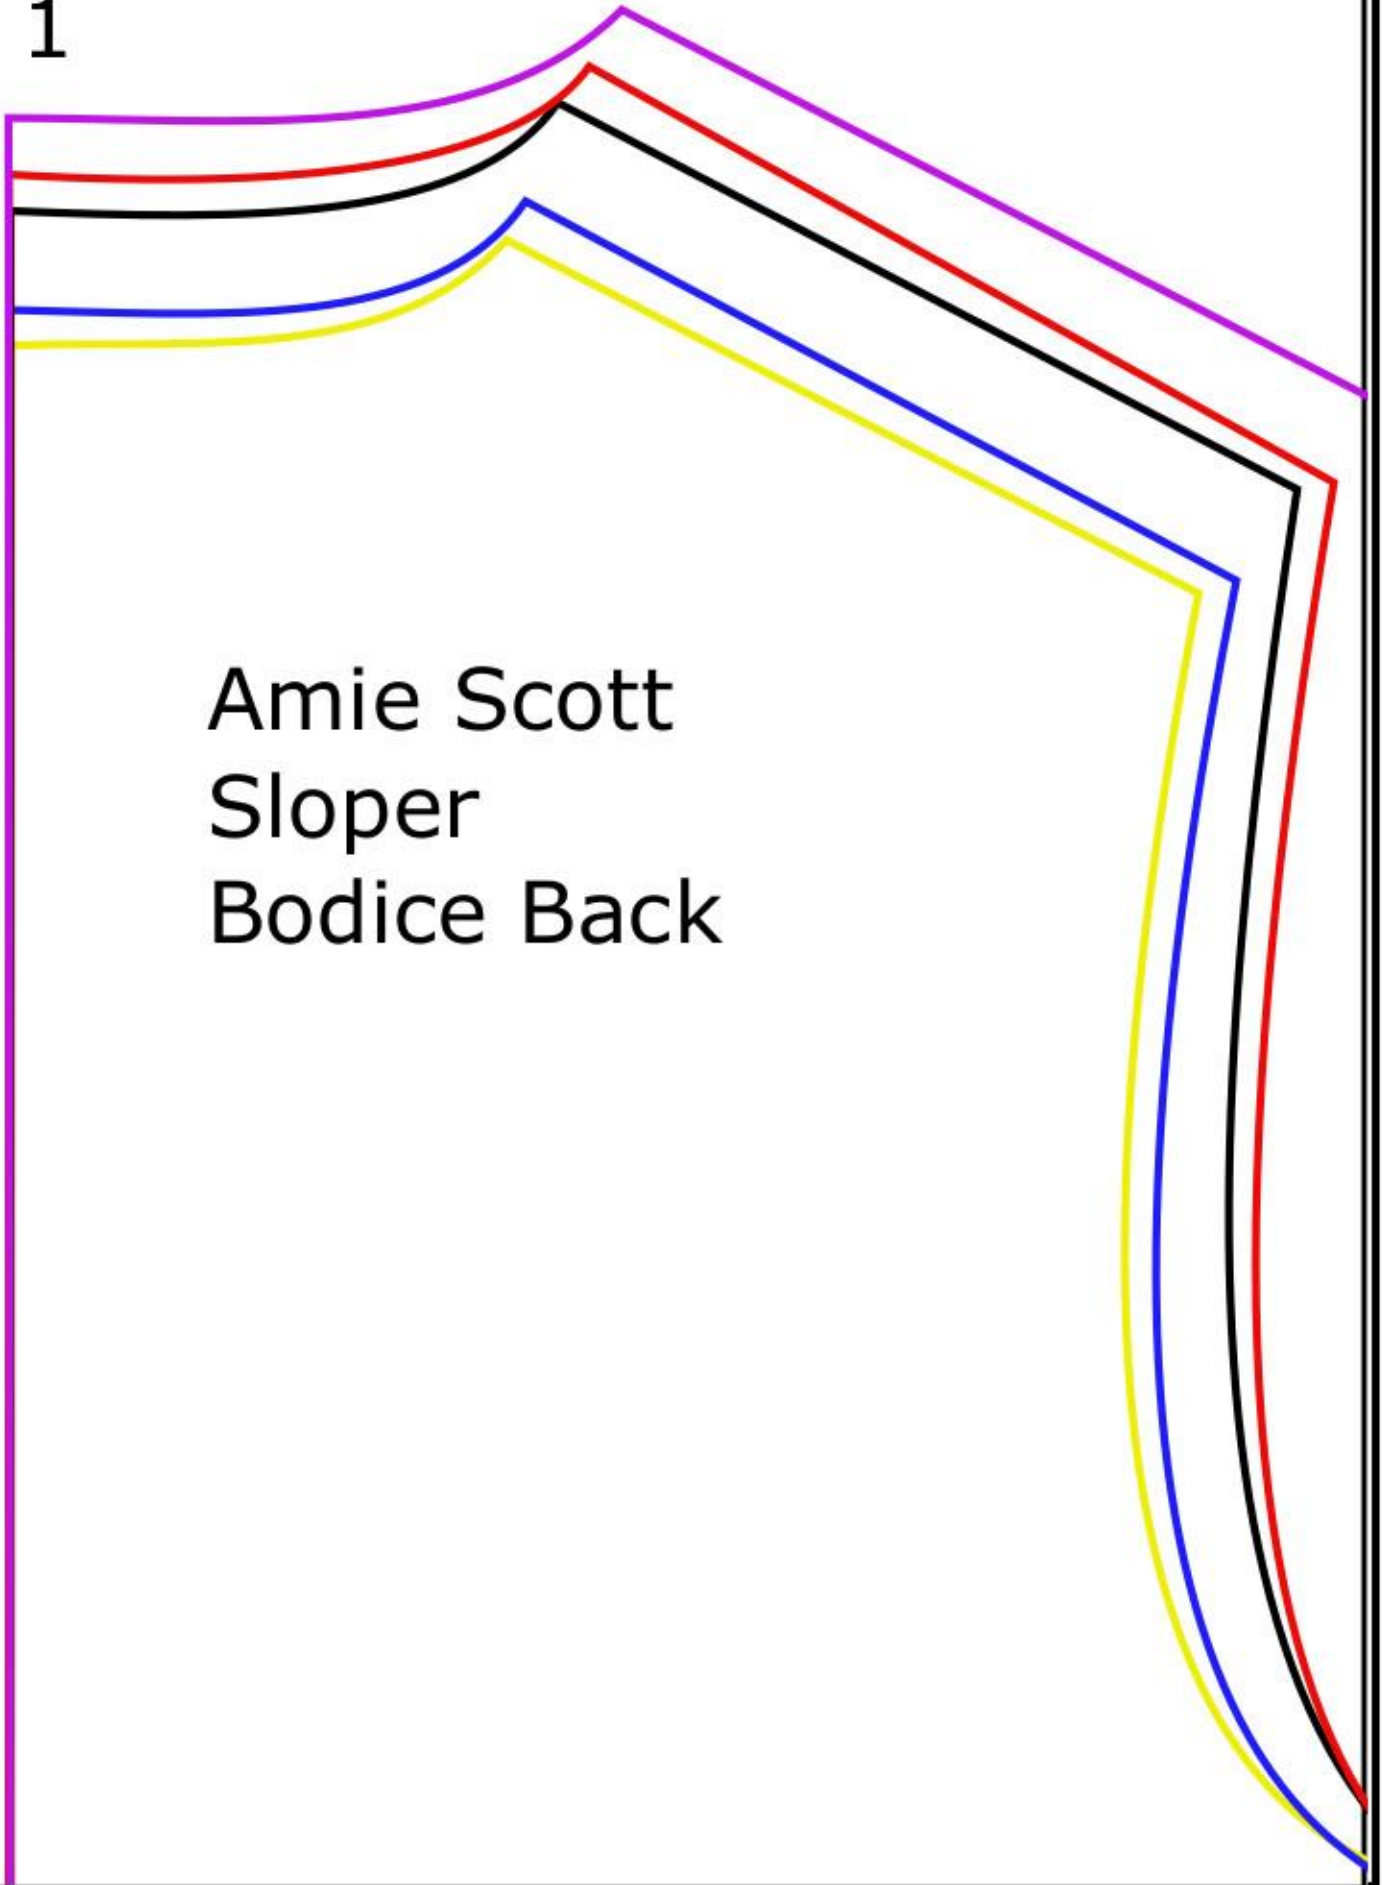

1

Amie Scott
Sloper
Bodice Back

2

- S/4 
- M/8 
- L/12 
- XL/16 
- 2X/20 

Test Square
4" x 4"

3

4

Amie Scott
Sloper
Bodice
Front Centre

5

Amie Scott
Sloper
Bodice
Front Side