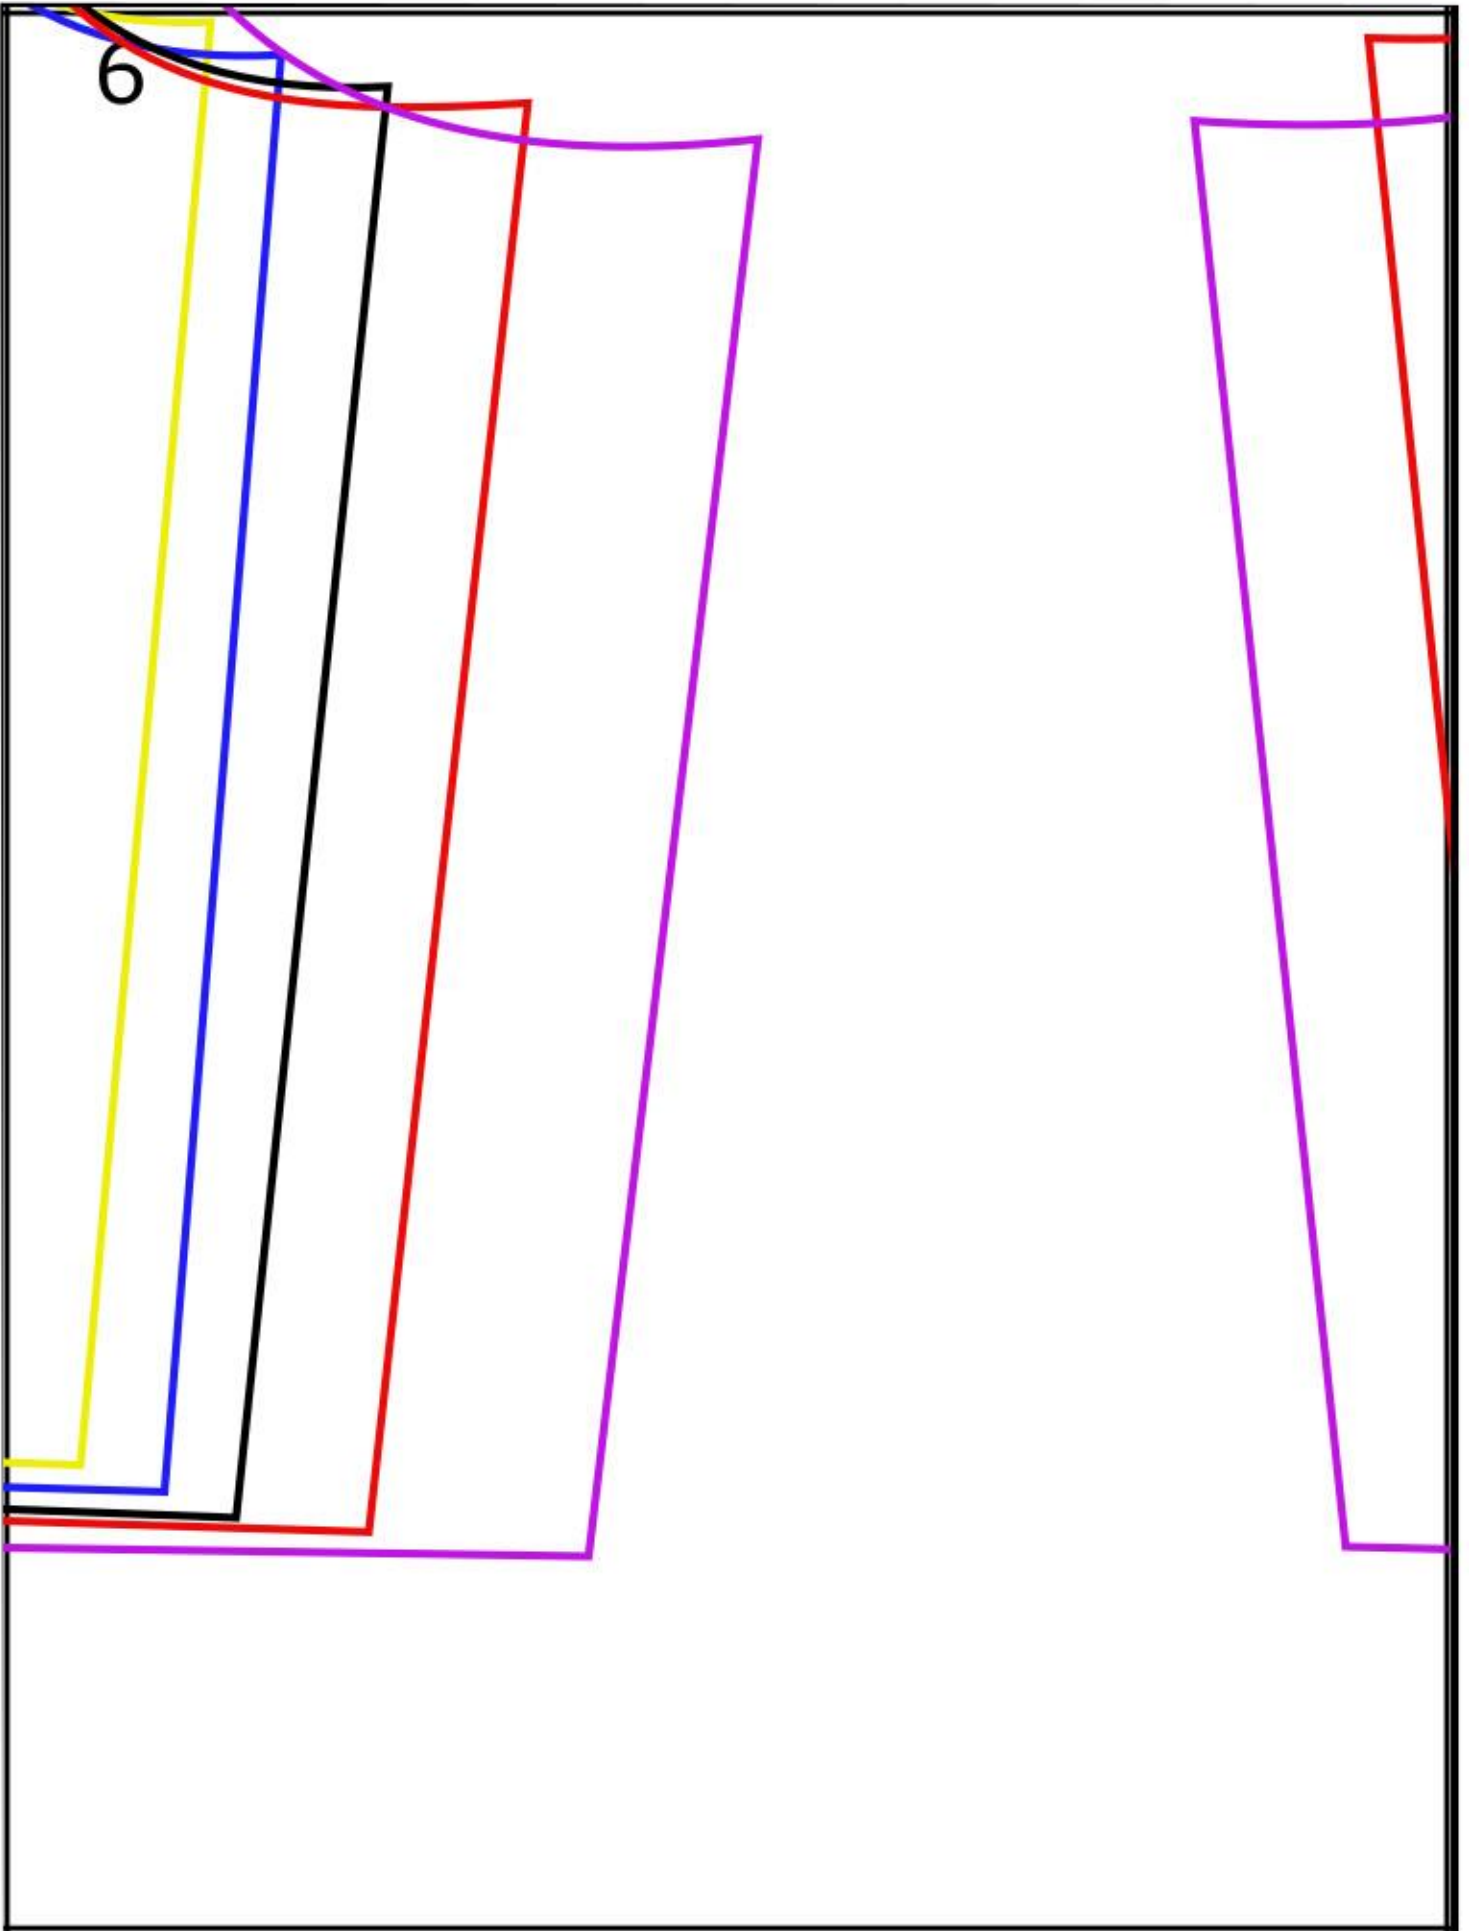

1

Amie Scott
Sloper
Bodice Back

2

- S/4 
- M/8 
- L/12 
- XL/16 
- 2X/20 

Test Square
4" x 4"

3

4

Amie Scott
Sloper
Bodice
Front Centre

5

Amie Scott
Sloper
Bodice
Front Side