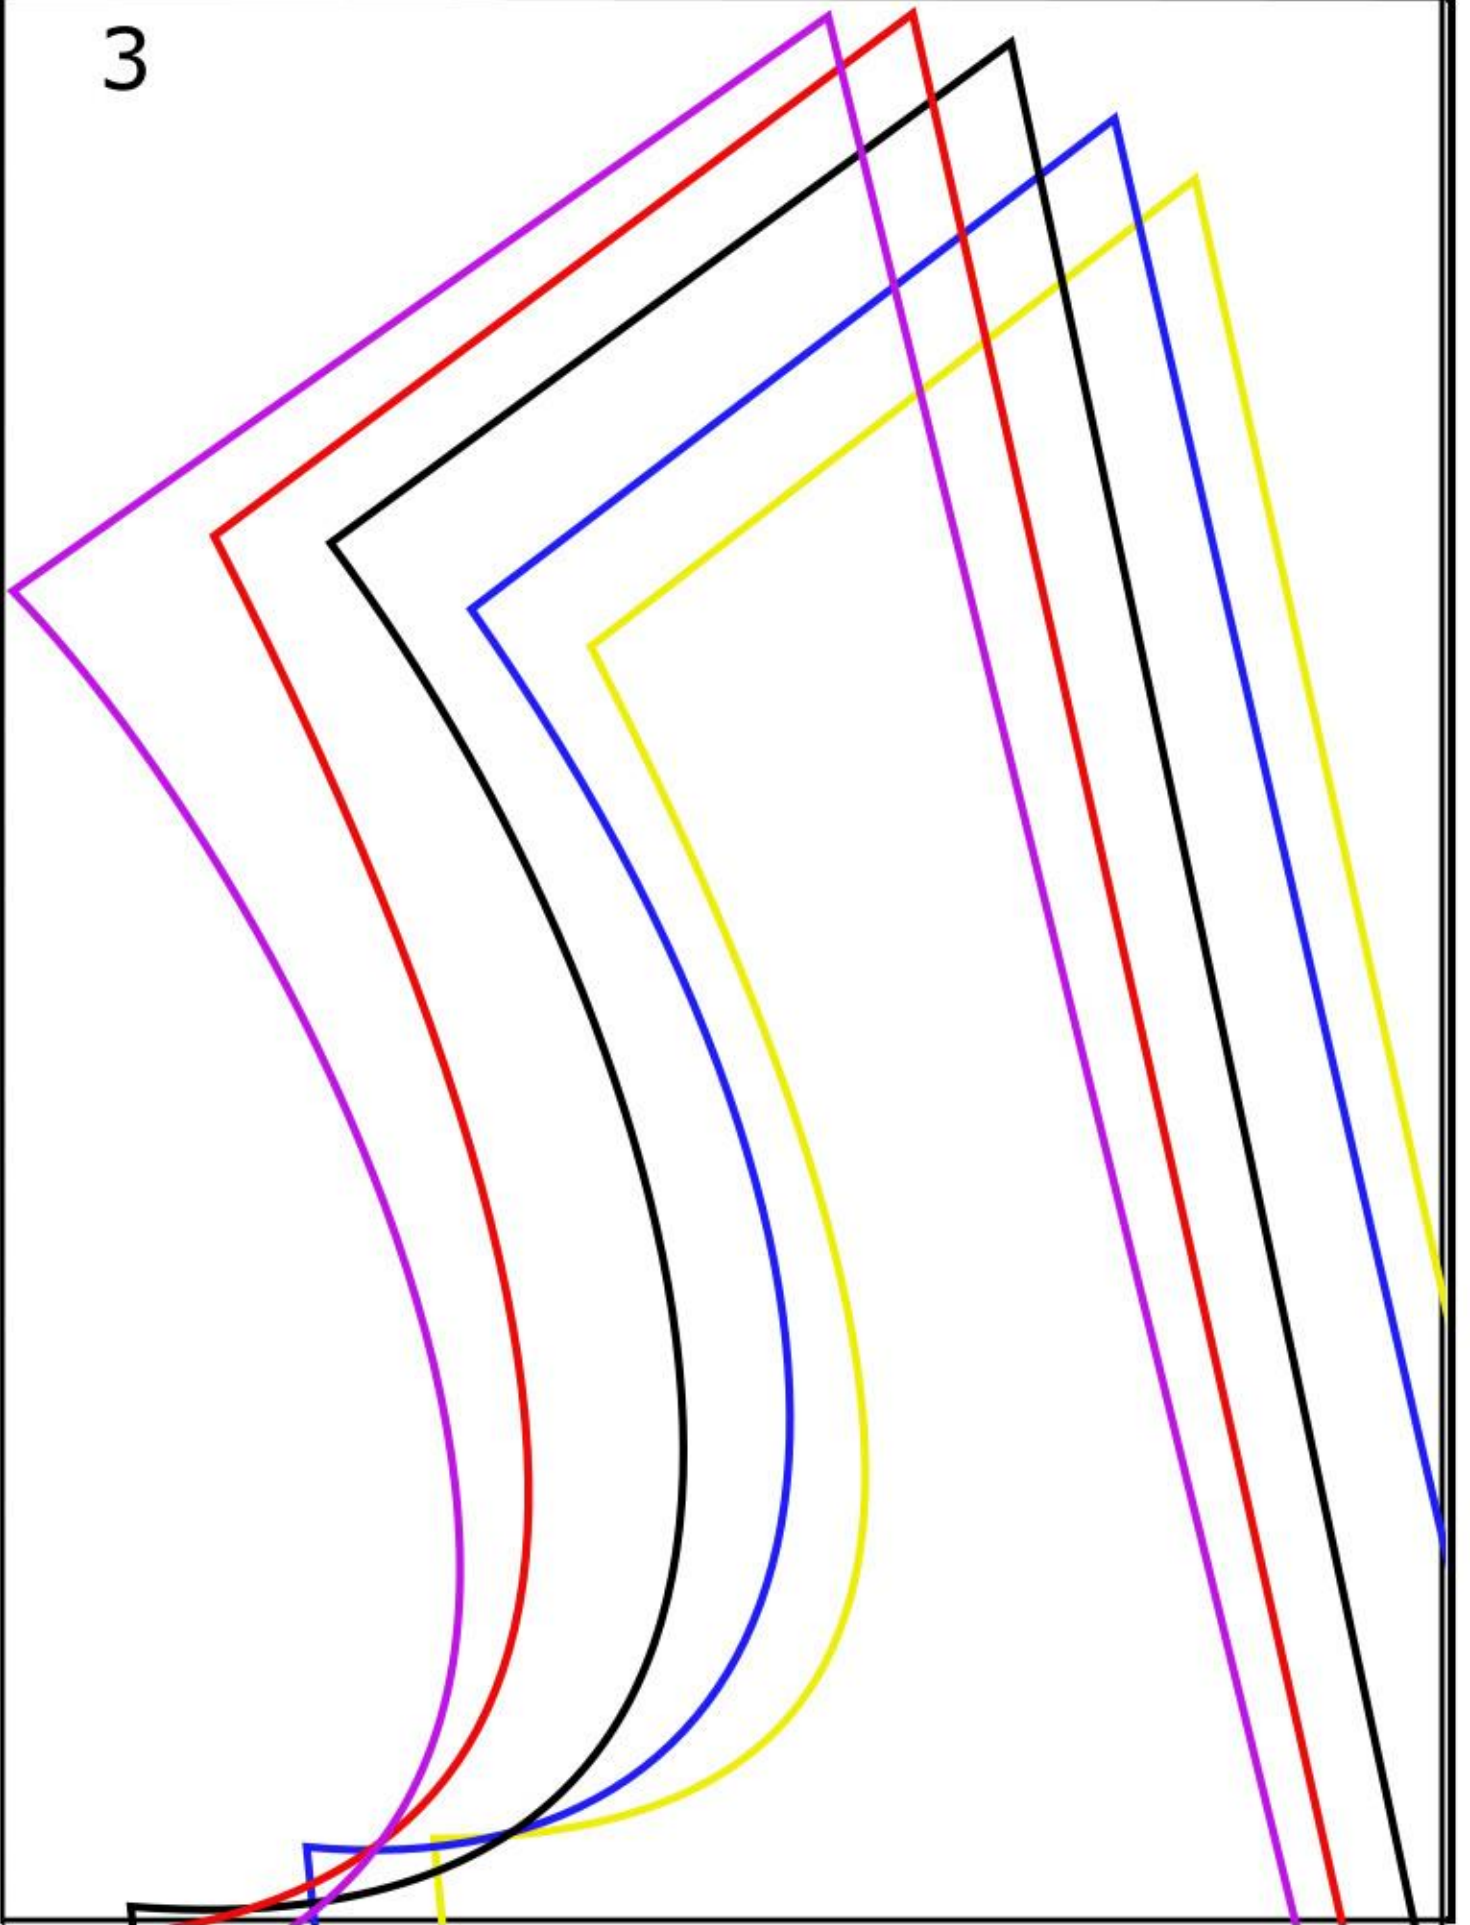

1

Amie Scott
Sloper
Bodice Back

2

- S/4 
- M/8 
- L/12 
- XL/16 
- 2X/20 

Test Square
4" x 4"

3

4

Amie Scott
Sloper
Bodice
Front Centre

5

Amie Scott
Sloper
Bodice
Front Side